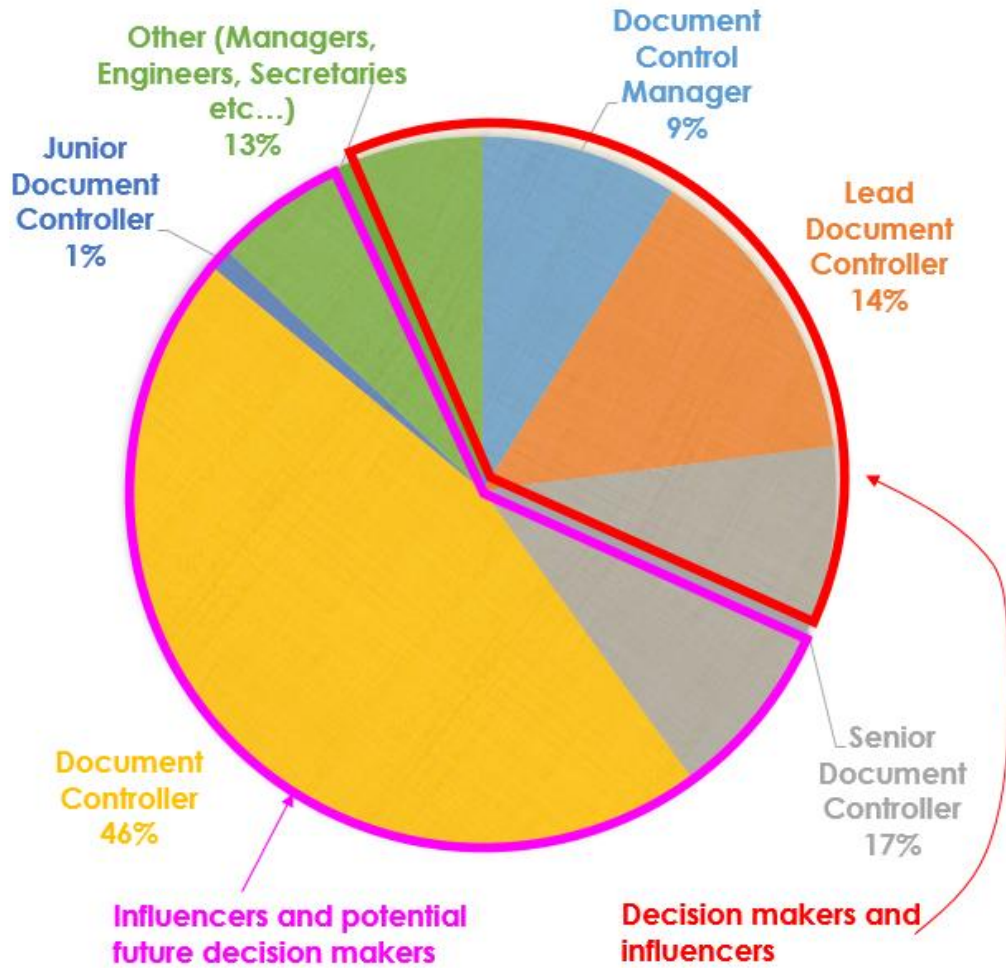

## The Document Control Tribune

is distributed to

**5,500** readers\*\*\*

around the world

In a three-panel pattern, “[Hanging in There](#)” illustrates with humour the day-to-day tribulations of D. Ceecee, a typical Document Controller with whom all Document Controllers can identify.

# Readership of the Document Control Tribune

## A prestigious list of client companies non exhaustive: